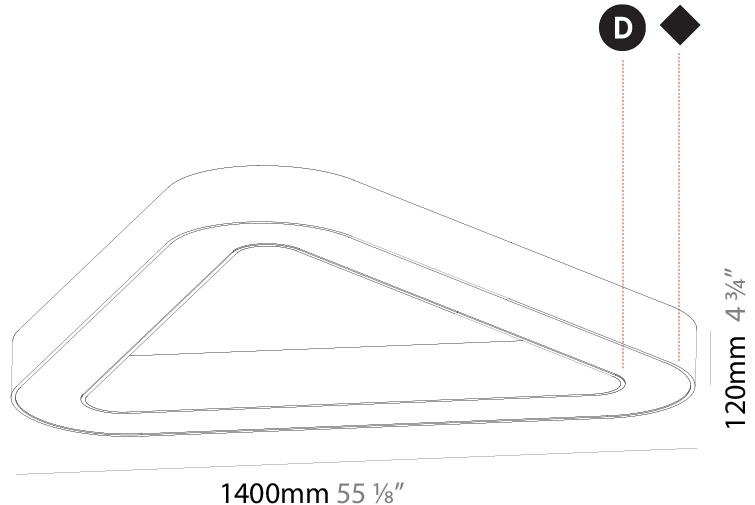

GENERAL

Series: Glorious
Subseries: Glorious Victory
Brand: Prolicht
Division: Architectural
Mounting Type: Surface
Mounting Location: Ceiling
Subcategory: Ambient

PHYSICAL

Shape: Abstract
Length (mm): 1400
Length (in): 55 1/8
Width (mm): 1400
Width (in): 55 1/8
Height (mm): 120
Height (in): 4 3/4
Light Distribution: Direct
Weight (kg): 15.2
Weight (lbs): 33.51
Diffuser: PMMA - Opal or Micro-Prism
Fixture Finish: SSR / BKV / CWI / CRY / HAB / UFT / ITA / RUA / FTG / MYG / LOD / PUS / FRO / FUP / KIA / POP / BLS / SPG / MEY / GOH / GUM / CHC / COM / ABZ / JAG / OBR / MOS / ROR
Fixture Material: Aluminum

ELECTRICAL

Lamp Type: LED (Zhaga Standard)
Input Wattage (W): 60
Total Output Wattage (W): 48 / 38.4 (3500K)
Dimming: Non-Dimming / Phase Dimming (120Vac only) / 0-10V Dimming
Driver Included: Yes
Driver Location: Integrated
Driver Type: Constant Current - 120 / 277Vac
Driver Class: Class 2
Input Voltage (V): 120 - 277
Constant Current (MA): 350 / 1200 (3500K)

LED

Color Temperature (°K): 3000 / 3500 / 4000
Max. Delivered Lumen (lm): 5540 / 5733 / 5850
CRI: >80 CRI
Efficiency (%): 65
Lamp Life (hrs): 50000

OPTICAL

RATINGS AND CERTIFICATIONS

Certified By: Certified for North American Standards
IP rating: IP20