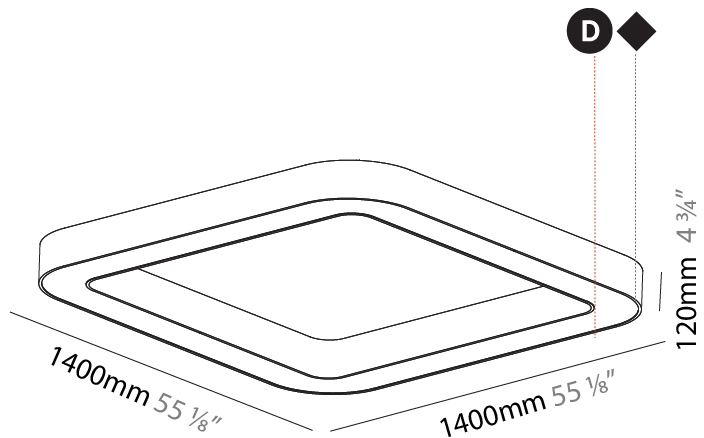

1. To build a product code in our configurator select the specify button on the base model # product page
2. To build a manual product code on this datasheet choose from the options listed below in blue font and add the suffix to the base model #

GENERAL

Series: Glorious
Subseries: Glorious Quantum
Brand: Prolicht
Division: Architectural
Mounting Type: Surface
Mounting Location: Ceiling

PHYSICAL

Length (mm): 1400
Length (in): 55 1/8
Width (mm): 1400
Width (in): 55 1/8
Height (mm): 120
Height (in): 4 3/4
Light Distribution: Direct
Weight (kg): 16.878
Weight (lbs): 37.13
Diffuser: [PMMA - Opal or Micro-Prism](#)
Fixture Finish: [SSR / BKV / CWI / CRY / HAB / UFT / ITA / RUA / FTG / MYG / LOD / PUS / FRO / FUP / KIA / POP / BLS / SPG / MEY / GOH / GUM / CHC / COM / ABZ / JAG / OBR / MOS / ROR](#)
Fixture Material: Aluminum

ELECTRICAL

Lamp Type: LED (Zhaga Standard)
Input Wattage (W): 80
Total Output Wattage (W): 64 / 51.2 (3500K)
Dimming: [Non-Dimming / Phase Dimming (120Vac only) / 0-10V Dimming](#)
Driver Included: Yes
Driver Location: Integrated
Driver Type: Constant Current - 120 / 277Vac
Driver Class: Class 2
Input Voltage (V): 120 - 277
Constant Current (MA): 350 / 800 (3500K)

LED

[Color Temperature (°K): 3000 / 3500 / 4000](#)
Max. Delivered Lumen (lm): 7380 / 7644 / 7800
CRI: >80 CRI
Efficiency (%): 65
Lamp Life (hrs): 50000

OPTICAL

RATINGS AND CERTIFICATIONS

Certified By: Certified for North American Standards
IP rating: IP20